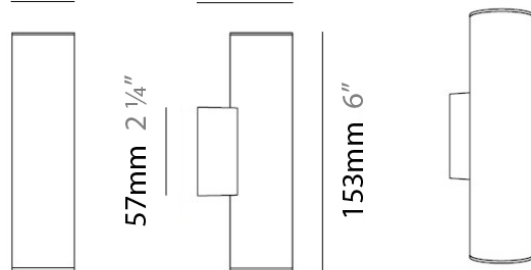

PHYSICAL

Shape: Cylinder
 Diameter (mm): 108
 Diameter (in): 4 1/4
 Length (mm): 40
 Length (in): 1 9/16
 Height (mm): 103
 Height (in): 4 1/16
 Extension (mm): 61
 Extension (in): 2 3/8
 Light Distribution: Uplight
 Weight (kg): 1.4
 Weight (lbs): 3
 Fixture Finish: Chrome
 Fixture Material: Metal

GENERAL

Series: Tub LED
 Brand: Milan
 Division: Design
 Mounting Type: Surface
 Mounting Location: Wall
 Subcategory: Up/Down Light

PHYSICAL

Shape: Cylinder
 Diameter (mm): 108
 Diameter (in): 4 1/4
 Length (mm): 40
 Length (in): 1 9/16
 Height (mm): 153
 Height (in): 6
 Extension (mm): 61
 Extension (in): 2 3/8
 Light Distribution: Direct / Indirect
 Weight (kg): 1.4
 Weight (lbs): 3
 Fixture Finish: WHI
 Fixture Material: Metal

OPTICAL

RATINGS AND CERTIFICATIONS

Certified By: CSA Certified to UL and CSA Standards
 IP rating: IP20

Ø108mm 4 1/4"

J-Box cover plate Included

40mm 1 9/16" 61mm 2 3/8"

PROJECT	
TYPE	
NOTES	
QUANTITY	
DATE	

TUB LED SURFACE

D93203

GENERAL

Series: Tub LED
 Brand: Milan
 Division: Design
 Mounting Type: Surface
 Mounting Location: Wall
 Subcategory: Spots

PHYSICAL

Diameter (mm): 40
 Diameter (in): 1 9/16
 Length (mm): 70
 Length (in): 2 3/4
 Height (mm): 100
 Height (in): 3 15/16
 Extension (mm): 120
 Extension (in): 4 3/4